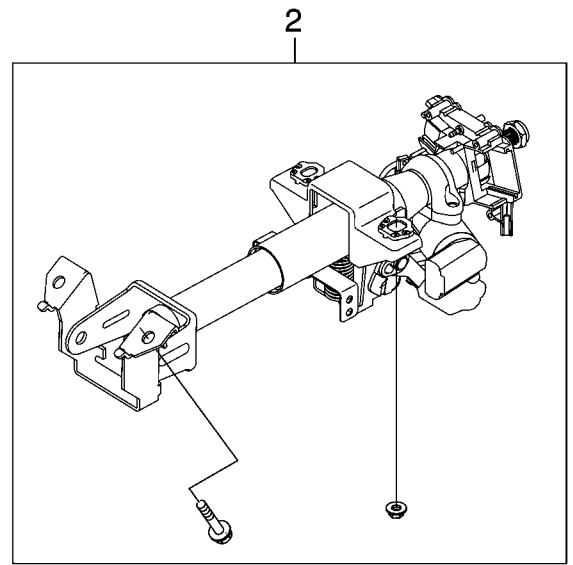

KALOS , NUBIRA / LACETTI