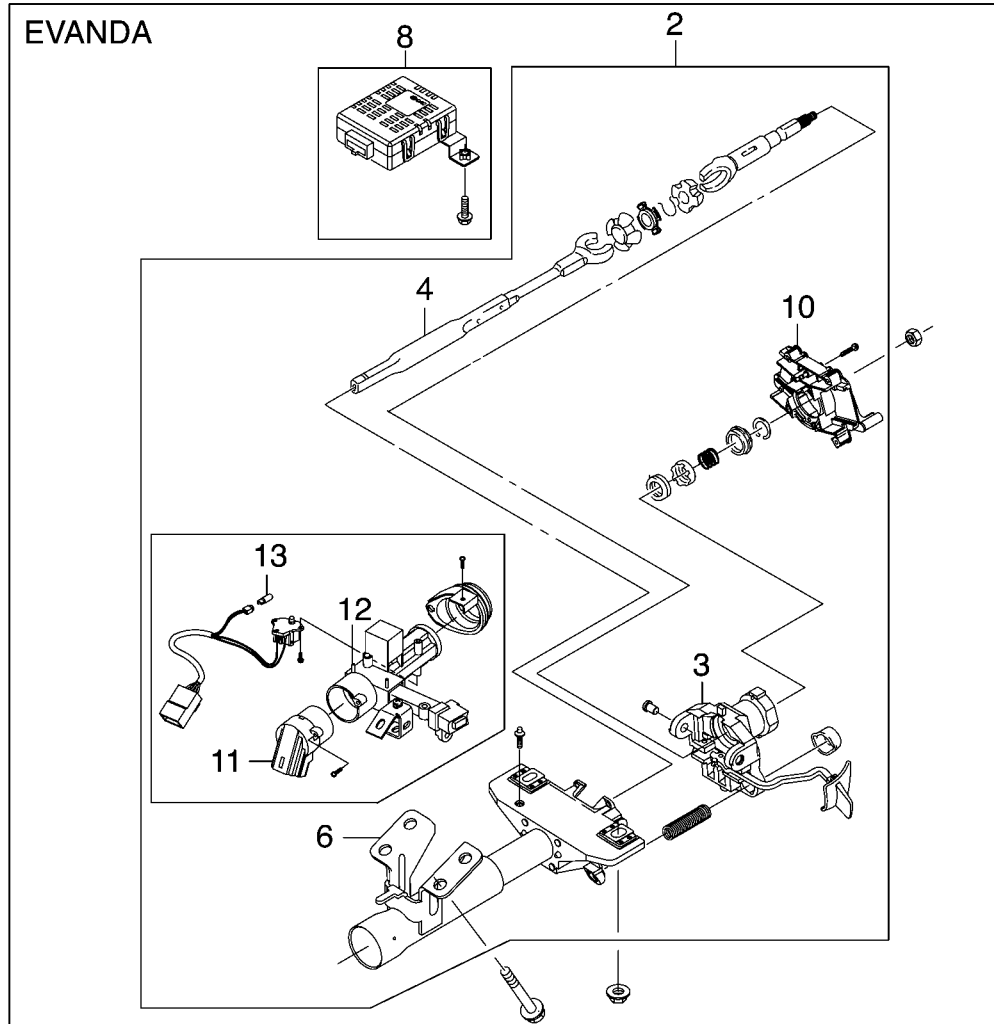

KALOS , NUBIRA / LACETTI

EVANDA