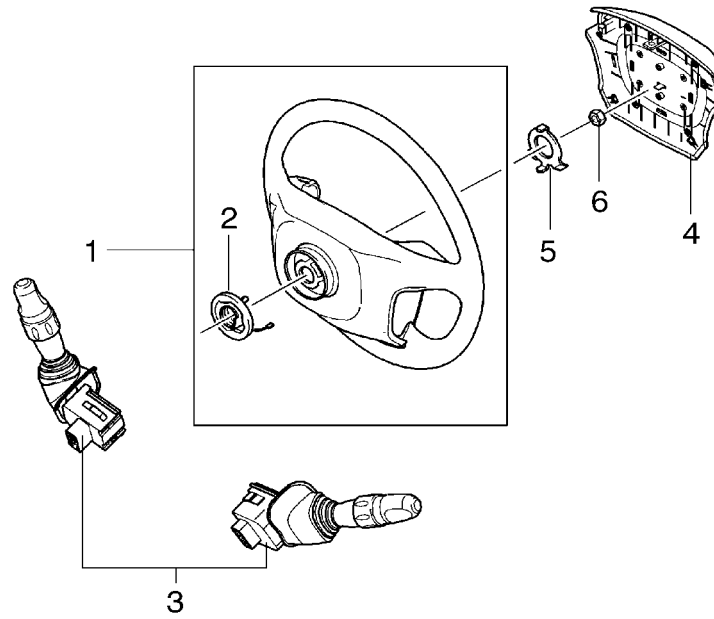

**SECTION 6E****STEERING (STEERING WHEEL & COLUMN)**

641. STEERING WHEEL .....	6E - 3
642. STEERING COLUMN COVER .....	6E - 5
643. STEERING COLUMN .....	6E - 7
647. TIE ROD .....	6E -11

<b>STEERING WHEEL &amp; COLUMN – STEERING WHEEL (641)</b>					
NO.	OPERATION DESCRIPTION	OPERATION CODE	MODEL		
			S	N	L
1	<b>WHEEL, STEERING – REPLACE</b> A – With driver's air bag	6410100	0.3	0.3	0.3
		641010A	0.1	0.1	0.1
2	<b>HORN CONTACT AND/OR CANCELING CAM – REPLACE</b> A – With driver's air bag	6410300	0.4	0.4	0.4
		641030A	0.2	0.2	0.2
3	<b>SWITCH – REPLACE</b>  Windshield Wiper Multifunction	6410500	0.4	0.4	0.4
		6410600	0.4	0.4	0.4
		6410700	0.4	0.4	0.4
4	<b>CAP, HORN – REPLACE</b> A – With driver's air bag	6411300	0.2	0.2	0.2
		641130A	0.1	0.1	0.1
5	<b>PLATE, LOCKING – REPLACE</b> A – With driver's air bag	6411500	0.2	0.2	0.2
		641150A	0.1	0.1	0.1
6	<b>NUT, STEERING WHEEL – REPLACE</b> A – With driver's air bag	6411700	0.2	0.2	0.2
		641170A	0.1	0.1	0.1