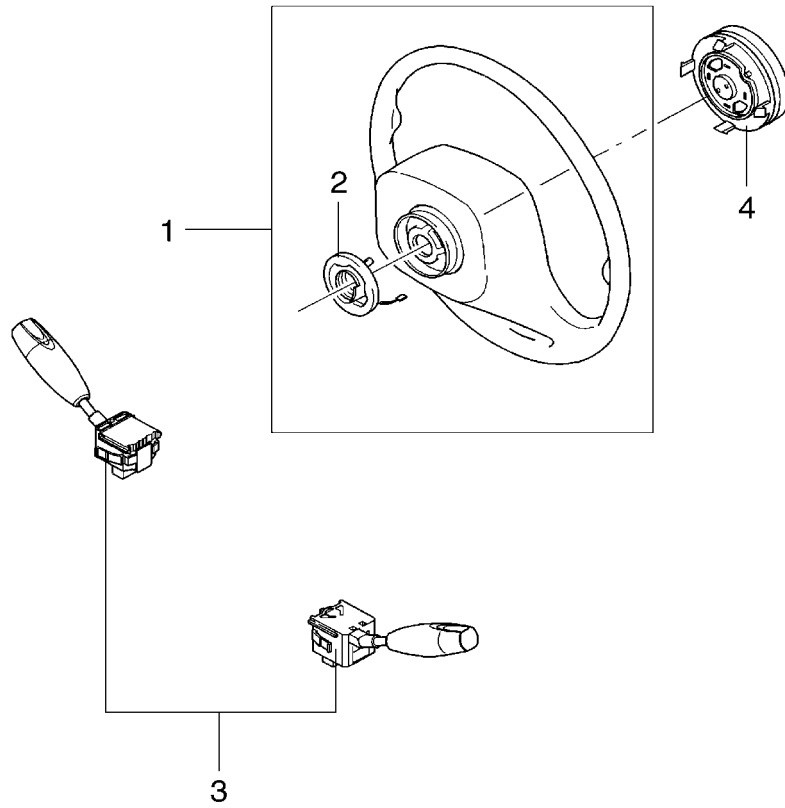

**SECTION 6E****STEERING (STEERING WHEEL & COLUMN)**

641. STEERING WHEEL .....	6E - 3
642. STEERING COLUMN COVER .....	6E - 5
643. STEERING COLUMN .....	6E - 7
647. TIE ROD .....	6E -11

<b>STEERING WHEEL &amp; COLUMN – STEERING WHEEL (641)</b>					
NO.	OPERATION DESCRIPTION	OPERATION CODE	MODEL		
			S	N	L
1	<b>WHEEL, STEERING – REPLACE</b> A – With driver's air bag	6410100	0.3	0.3	0.3
		641010A	0.1	0.1	0.1
2	<b>HORN CONTACT AND/OR CANCELING CAM – REPLACE</b> A – With driver's air bag	6410300	0.4	0.4	0.4
		641030A	0.2	0.2	0.2
3	<b>SWITCH – REPLACE</b>  Windshield Wiper Multifunction	6410500	0.4	0.4	0.4
		6410600	0.4	0.4	0.4
		6410700	0.4	0.4	0.4
4	<b>CAP, HORN – REPLACE</b> A – With driver's air bag	6411300	0.2	0.2	0.2
		641130A	0.1	0.1	0.1
5	<b>PLATE, LOCKING – REPLACE</b> A – With driver's air bag	6411500	0.2	0.2	0.2
		641150A	0.1	0.1	0.1
6	<b>NUT, STEERING WHEEL – REPLACE</b> A – With driver's air bag	6411700	0.2	0.2	0.2
		641170A	0.1	0.1	0.1