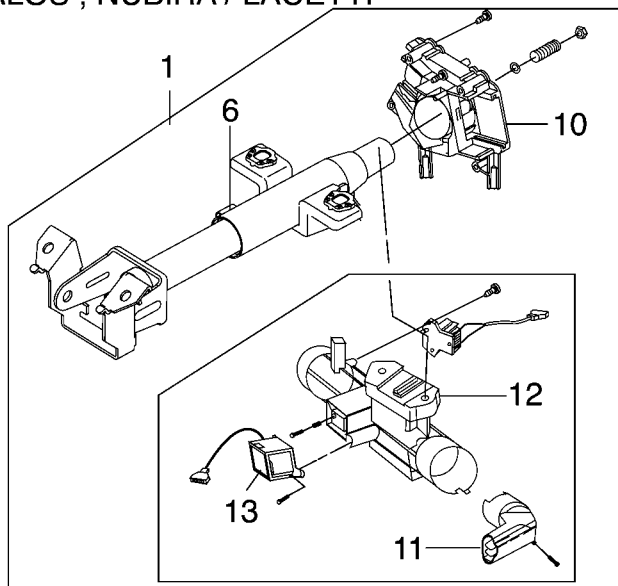

KALOS , NUBIRA / LACETTI