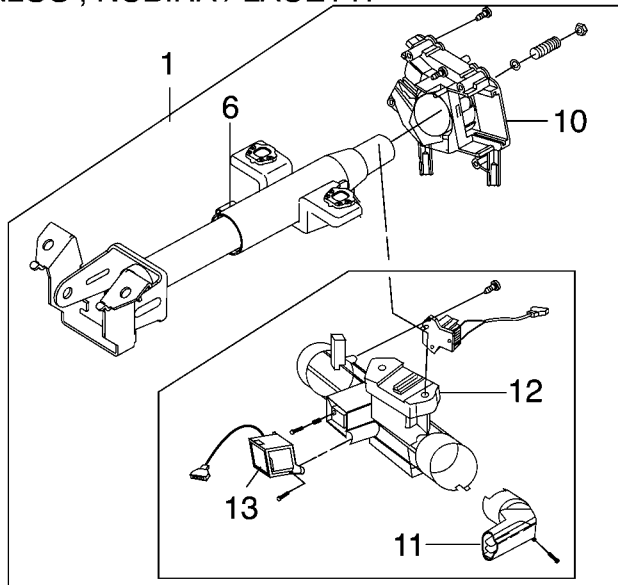

KALOS , NUBIRA / LACETTI