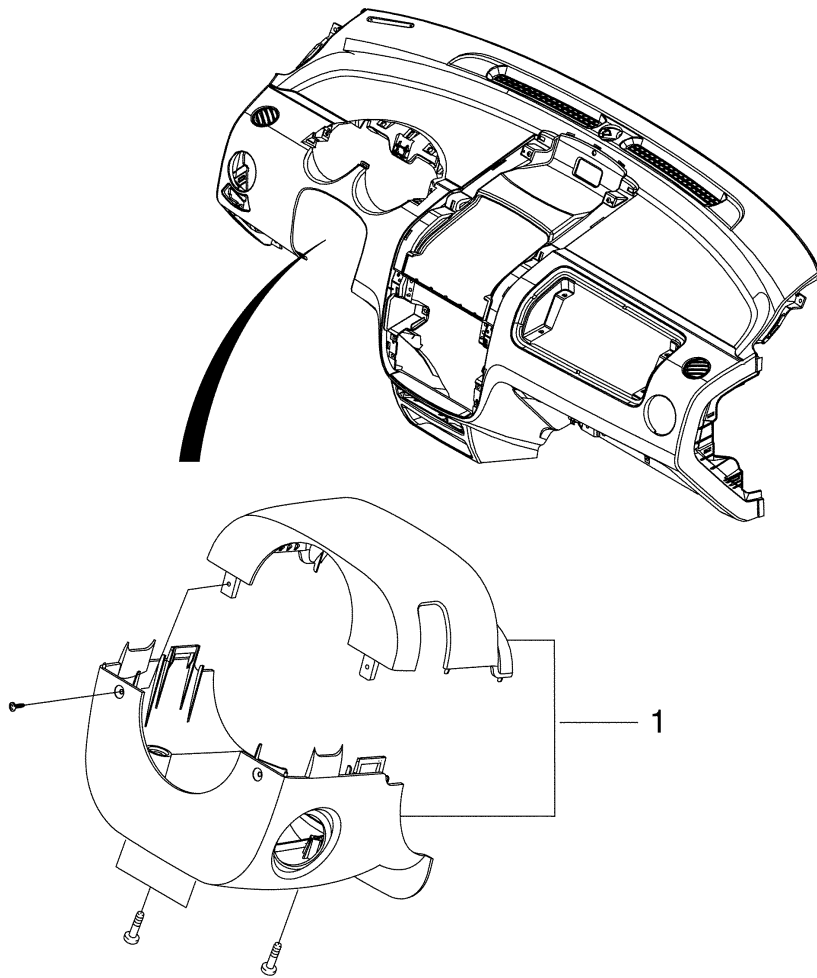

**SECTION 6E****STEERING (STEERING WHEEL & COLUMN)**

641. STEERING WHEEL .....	6E - 3
642. STEERING COLUMN COVER .....	6E - 5
643. STEERING COLUMN .....	6E - 7
647. TIE ROD .....	6E -11

<b>STEERING WHEEL &amp; COLUMN – STEERING WHEEL (641)</b>					
NO.	OPERATION DESCRIPTION	OPERATION CODE	MODEL		
			S	N	L
1	<b>WHEEL, STEERING – REPLACE</b> A – With driver's air bag	6410100	0.3	0.3	0.3
		641010A	0.1	0.1	0.1
2	<b>HORN CONTACT AND/OR CANCELING CAM – REPLACE</b> A – With driver's air bag	6410300	0.4	0.4	0.4
		641030A	0.2	0.2	0.2
3	<b>SWITCH – REPLACE</b>  Windshield Wiper Multifunction	6410500	0.4	0.4	0.4
		6410600	0.4	0.4	0.4
		6410700	0.4	0.4	0.4
4	<b>CAP, HORN – REPLACE</b> A – With driver's air bag	6411300	0.2	0.2	0.2
		641130A	0.1	0.1	0.1
5	<b>PLATE, LOCKING – REPLACE</b> A – With driver's air bag	6411500	0.2	0.2	0.2
		641150A	0.1	0.1	0.1
6	<b>NUT, STEERING WHEEL – REPLACE</b> A – With driver's air bag	6411700	0.2	0.2	0.2
		641170A	0.1	0.1	0.1