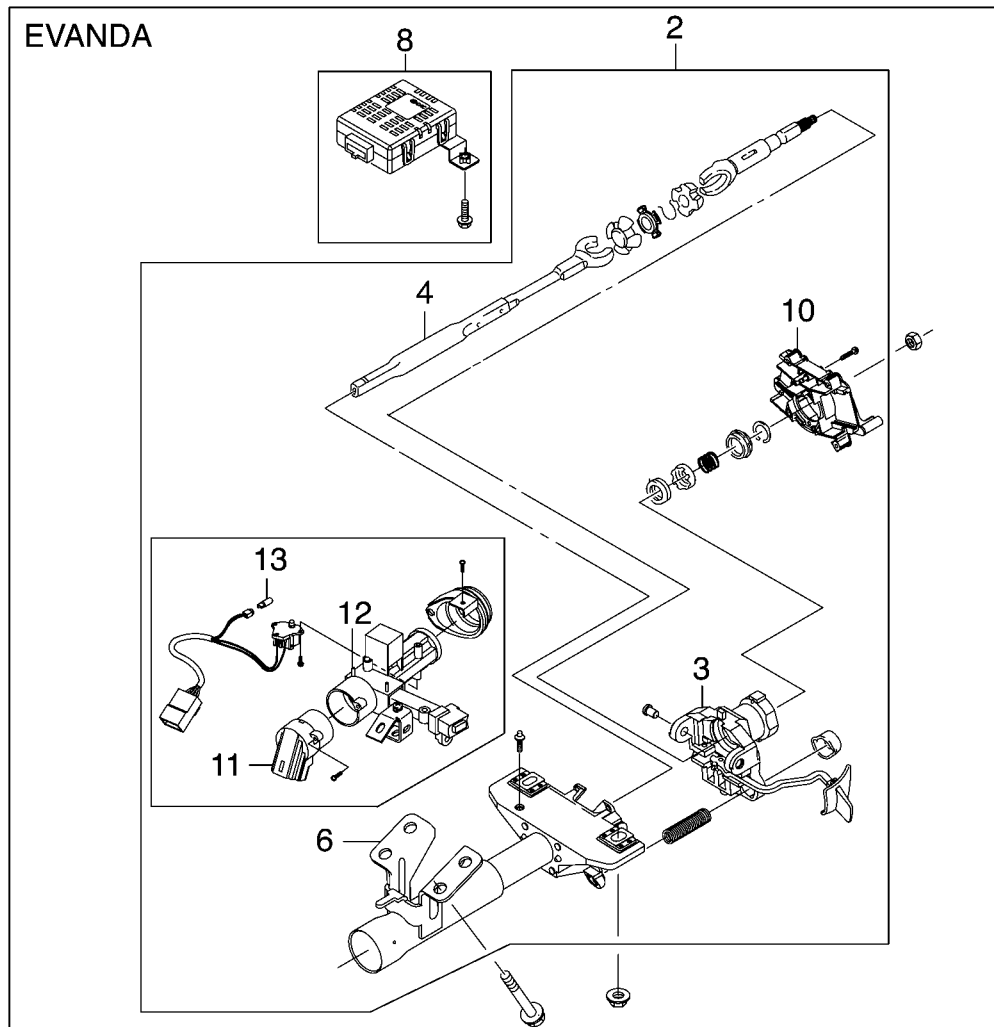

KALOS , NUBIRA / LACETTI

EVANDA