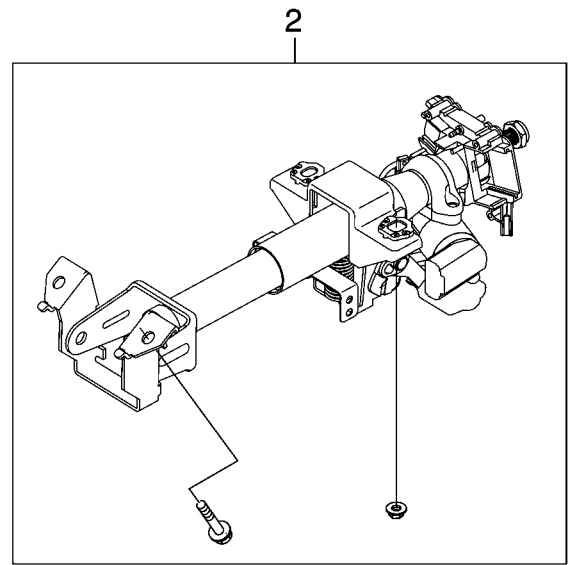

KALOS , NUBIRA / LACETTI